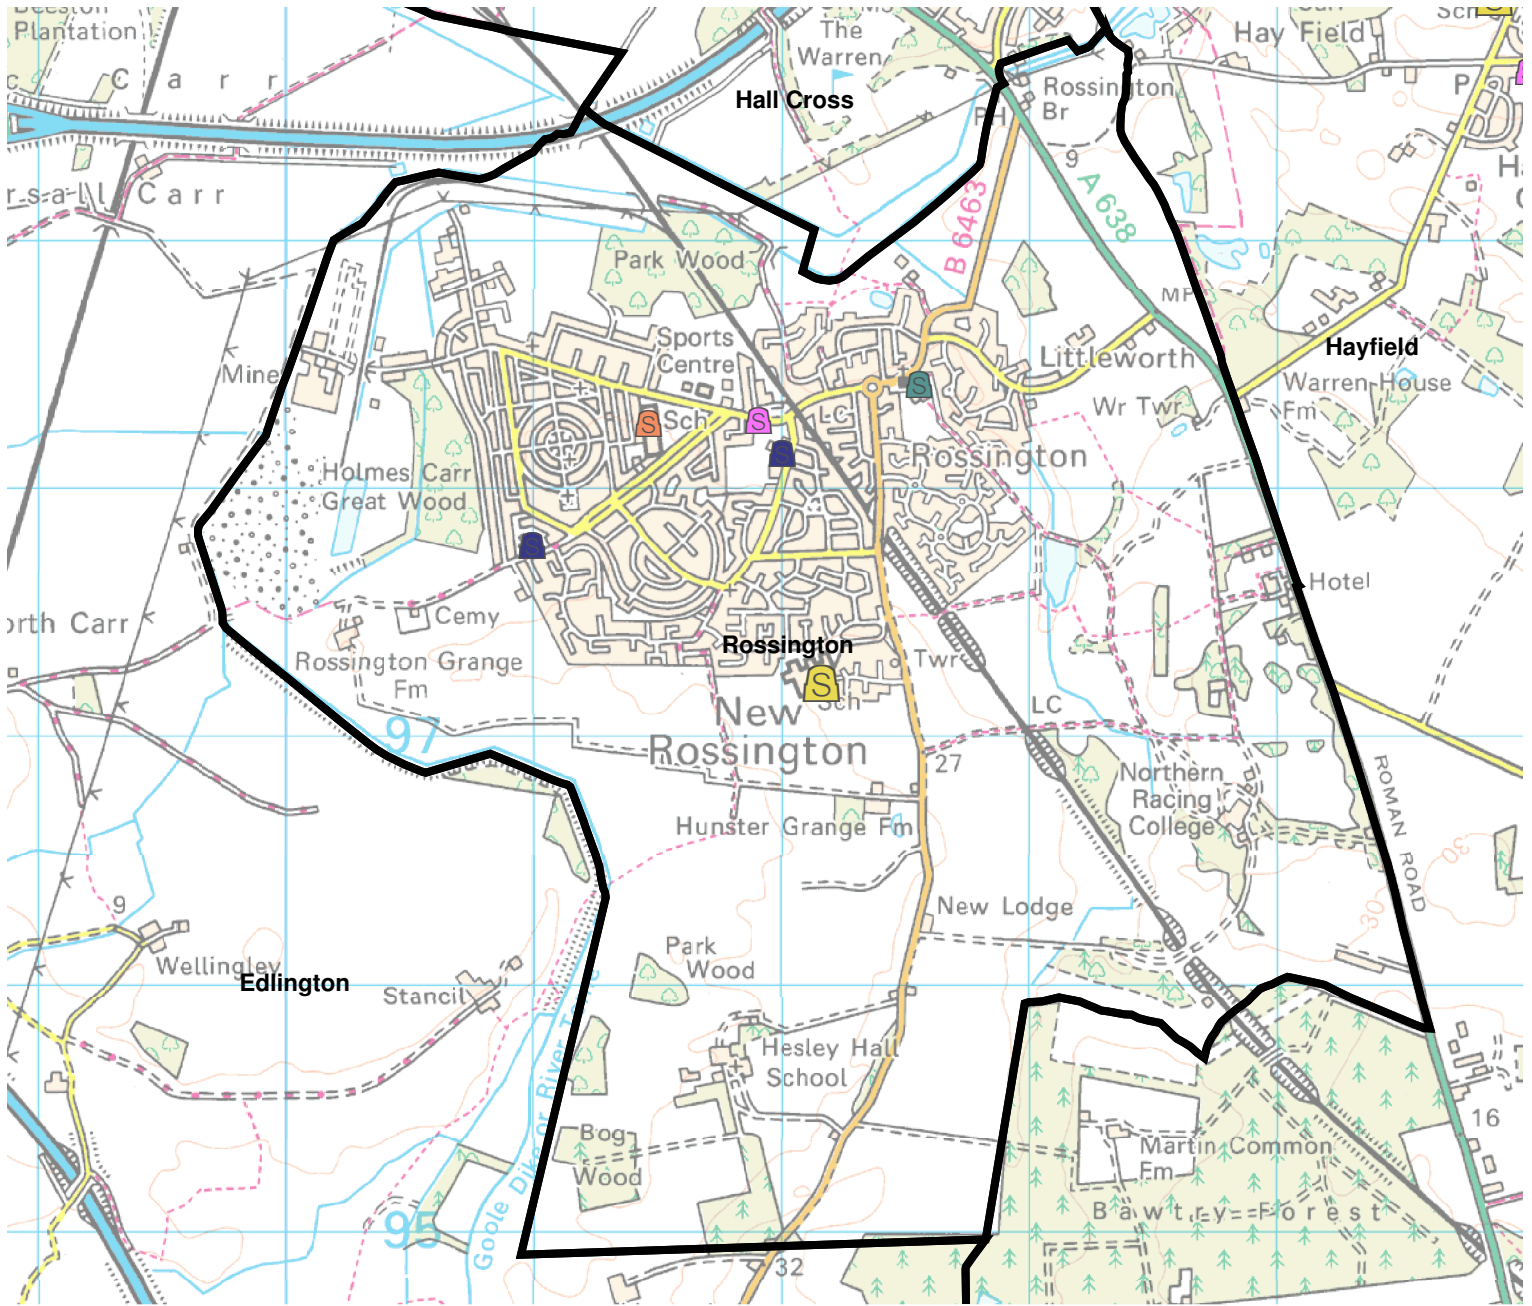

# Rossington All Saints Catchment Area

0 0.4 0.8 1.6 Miles

Scale : 1:30,556

**Doncaster**  
Metropolitan Borough Council